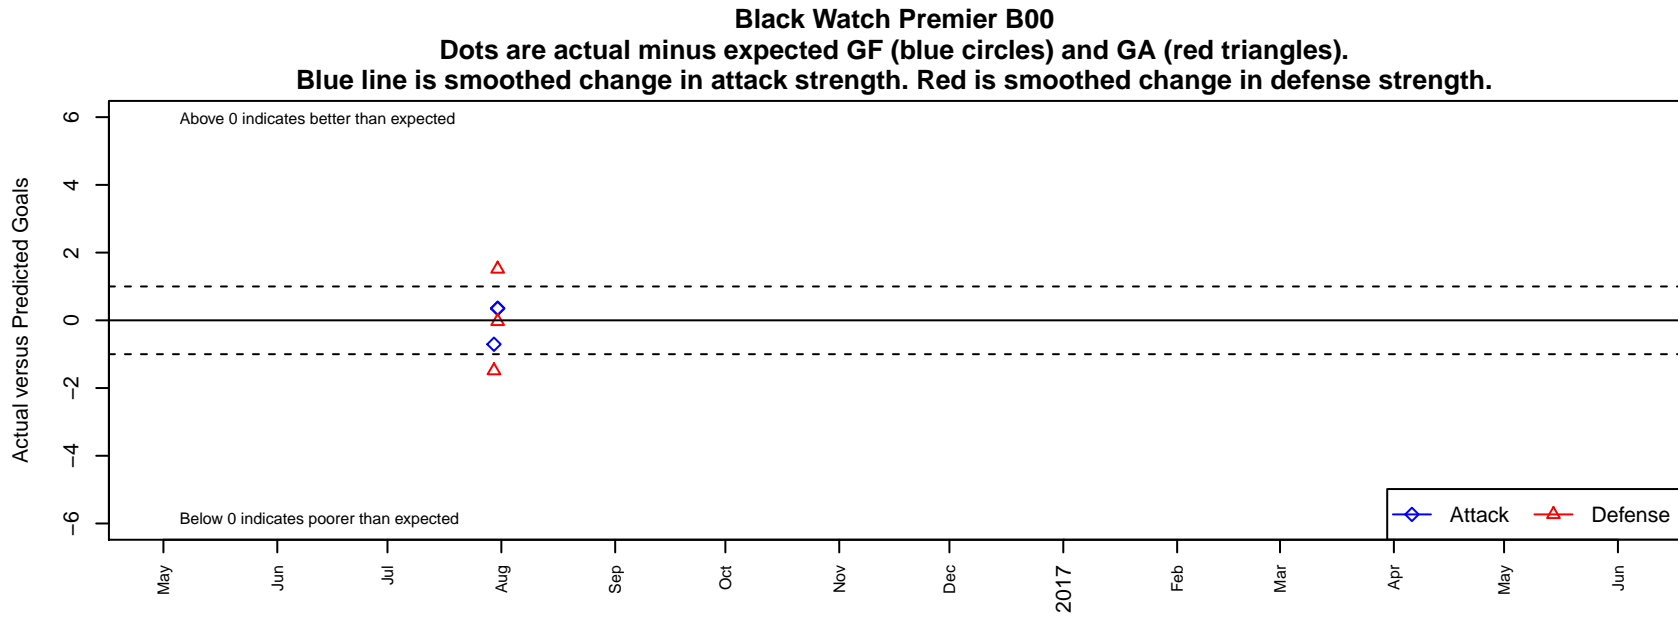

Black Watch Premier B00

, NYE
B00 total strength=1898
attack=43.68 defense=46.4

alt names used:
BLACK WATCH PREMIER DUNDEE (NYE)

Venues played:
2016 Surf Cup Black U17

date	home		away		venue	pred.home	pred.away
2016-07-31	Downtown LVSC Academy B00	0	Black Watch Premier B00	1	2016 Surf Cup Black U17	1.52	0.65
2016-07-31	Black Watch Premier B00	1	Hawaii Rush Nike B00	2	2016 Surf Cup Black U17	0.64	1.97
2016-07-30	Notts Forest Red B00	3	Black Watch Premier B00	0	2016 Surf Cup Black U17	1.51	0.71